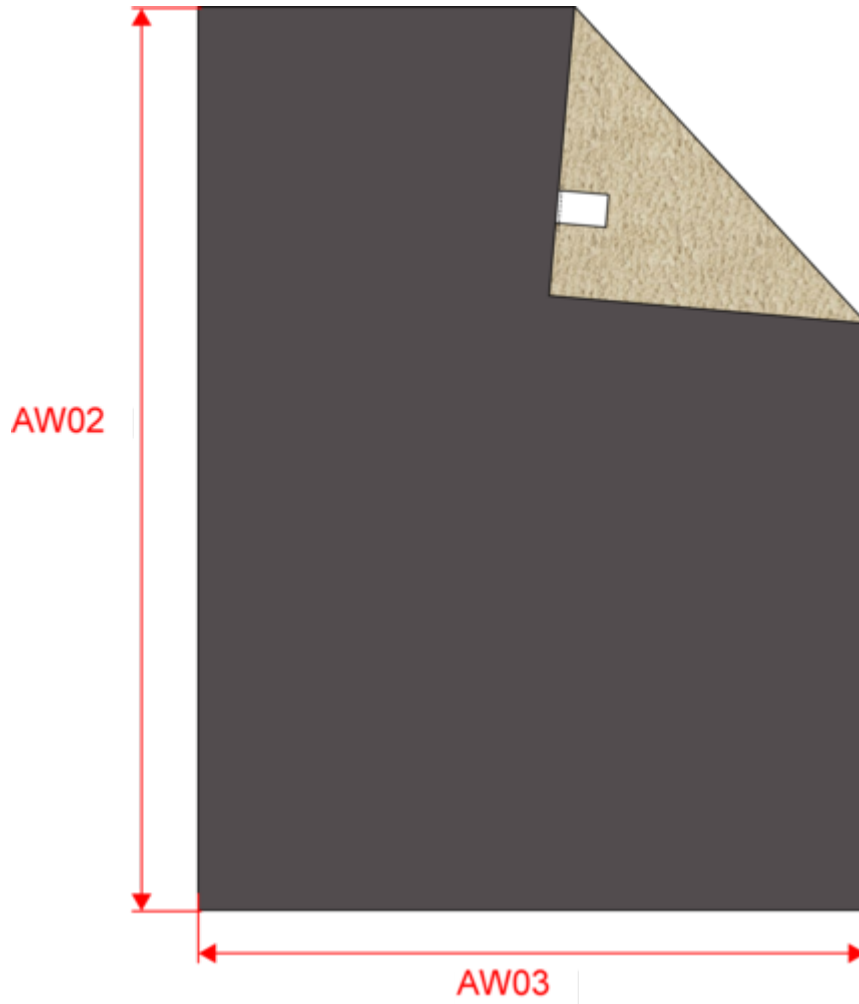

KP431

Sherpa blanket

- Incredibly soft, fluffy and warm.
- This double-sided sherpa and fleece plaid has a “fluffy” feel on one side and a “velvety” feel on the other.

100% polyester blanket. One side with polar fleece, the other with sherpa lining.

Dimensions (cm)

Measurements in cm	One Size
AW02 - Total height	160.00
AW03 - Total width	130.00

KP431

Sherpa blanket

Colours information

Beige
RVB : 170,160,148
Pantone C : 7536C
Pantone TCX : 16-0806TCX

Cherry Red
RVB : 147,2,38
Pantone C : 7427C
Pantone TCX : 19-1862TCX