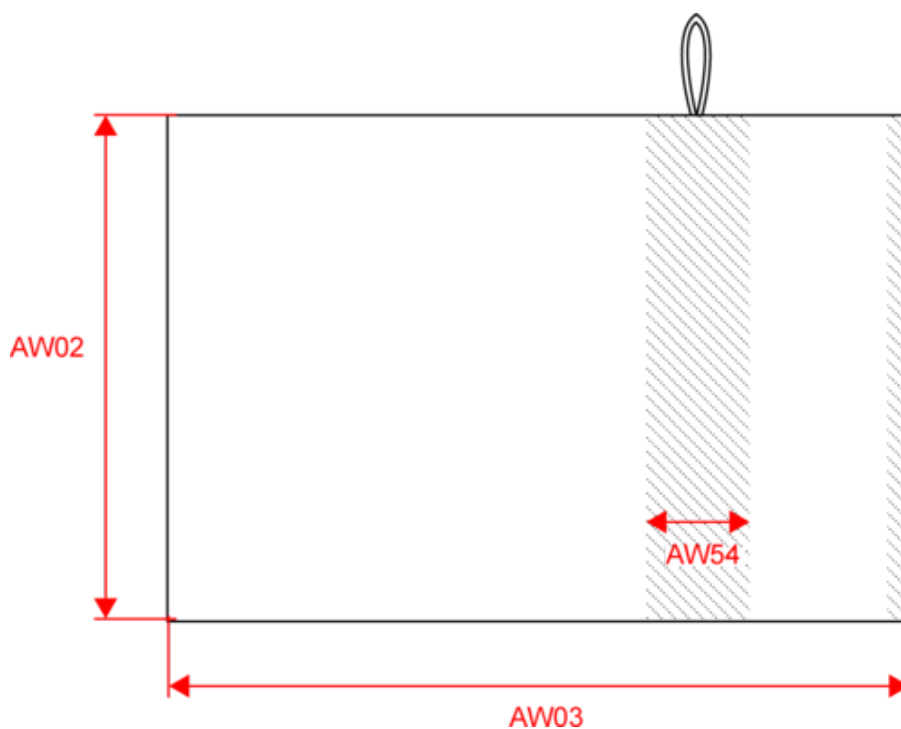

KARIBAN

K107

Washcloth

- Practical thanks to the hanging loop.
- 3-cm border for easy decoration access.
- Vanity essential.

100% cotton. 3cm-wide border for easy decoration access. Hanging loop.

More information

Logistic

Country of origin

Customs code

KARIBAN

K107

Washcloth

Dimensions (cm)

Measurements in cm	One Size
AW02 - Total height	15.00
AW03 - Total width	22.00
AW54 - Border height	3.00

White

RVB : 236,236,252
Pantone C : White
Pantone TCX : 11-0601TCX

Logistic

6

150

Sizes	Width (cm)	Height (cm)	Length (cm)	Net weight (kg)	Gross weight (kg)	Pieces/Box	Pieces/Bundle
One Size	40.00	20.00	60.00	0.00000	0.00000	150	0