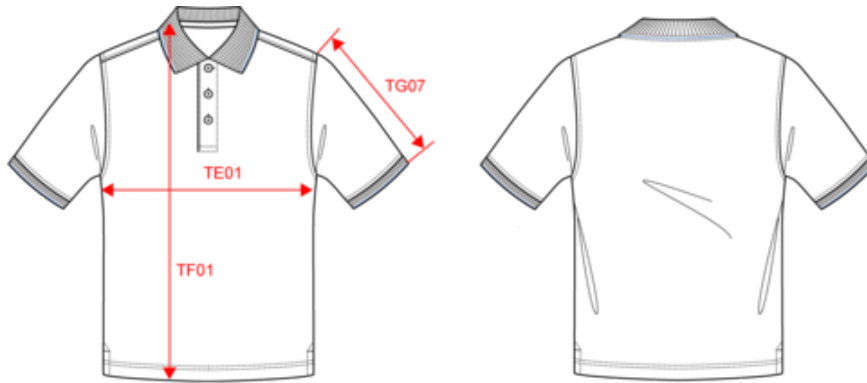

KARIBAN

K250

Men's short-sleeved polo shirt

- Men's wardrobe must-have for every season.
- Soft texture made from cotton piqué.
- Subtly contrasting piping at neck and on cuffs.

100% cotton piqué. 3 button placket. Contrast taped neck and side slits. Rib with contrast tipping at neck and cuffs. Twin needle finishing at the hem.

K250

Men's short-sleeved polo shirt

Dimensions (cm)

Measurements in cm	S	M	L	XL	XXL	3XL
TE01 - 1/2 chest width at 1.5cm below armhole	49.00	52.00	55.00	58.00	61.00	64.00
TF01 - Total height from HSP	70.00	72.00	74.00	76.00	78.00	80.00
TG07 - Short sleeve length	21.25	22.00	22.75	23.50	24.25	25.00