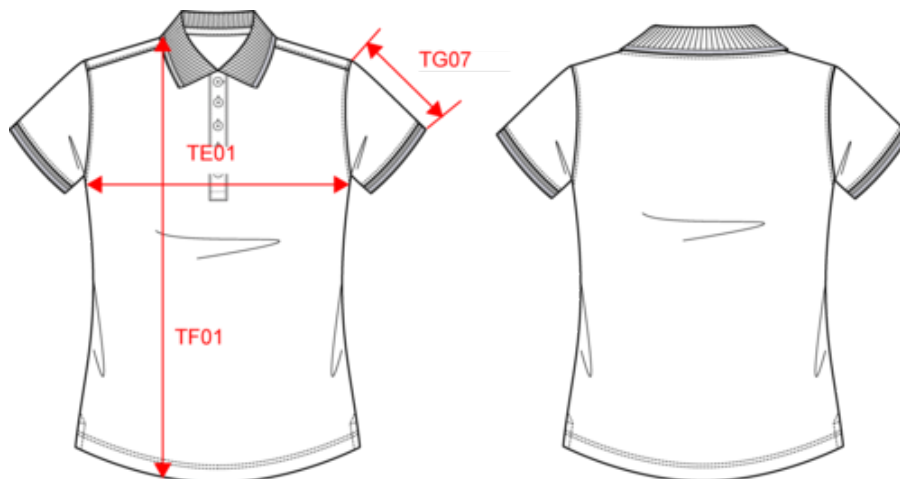

KARIBAN

K251

Ladies' short-sleeved polo shirt

- Ladies' wardrobe must-have for every season.
- Soft texture made from cotton piqué.
- Subtly contrasting piping at neck and on cuffs.

100% cotton piqué. 5 button placket. Contrast taped neck and side slits. Rib with contrast tipping at neck and cuffs. Twin needle finishing at the hem.

K251

Ladies' short-sleeved polo shirt

Dimensions (cm)

| Measurements in cm | XS | S | M | L | XL | XXL |
|---|-------|-------|-------|-------|-------|-------|
| TE01 - 1/2 chest width at 1.5cm below armhole | 42.00 | 45.00 | 48.00 | 51.00 | 54.00 | 57.00 |
| TF01 - Total height from HSP | 60.00 | 62.00 | 64.00 | 66.00 | 68.00 | 70.00 |
| TG07 - Short sleeve length | 12.75 | 13.25 | 13.75 | 14.25 | 14.75 | 15.25 |