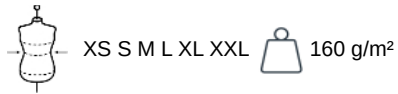

KARIBAN

K397

Ladies' strappy tank top

- The essential womenswear tank top.
- Crew neck for a contemporary look.
- Made from combed cotton jersey knit.

95% cotton / 5% elastane. (Light Grey Heather : 87% cotton / 9% viscose / 4% elastane). Jersey knit fabric in combed cotton. Fine straps and feminine fit. Piping at the neckline and twin needle finish at hem.

K397

Ladies' strappy tank top

Dimensions (cm)

Measurements in cm	XS	S	M	L	XL	XXL
TE01 - 1/2 chest width at 1.5cm below armhole	34.00	37.00	40.00	43.00	46.00	49.00
TF01 - Total height from HSP	56.00	58.00	60.00	62.00	64.00	66.00

White

RVB : 236,236,252
Pantone C : White
Pantone TCX : 11-0601TCX

Logisti

10

100

Sizes	Width (cm)	Height (cm)	Length (cm)	Net weight (kg)	Gross weight (kg)	Pieces/Box	Pieces/Bundle
XS	40.00	20.00	60.00	6.20000	7.70000	100	10
S	40.00	20.00	60.00	7.00000	8.50000	100	10
M	40.00	20.00	60.00	7.50000	9.00000	100	10
L	40.00	23.00	60.00	8.30000	9.80000	100	10
XL	40.00	23.00	60.00	9.00000	10.50000	100	10
XXL	40.00	23.00	60.00	9.60000	11.10000	100	10