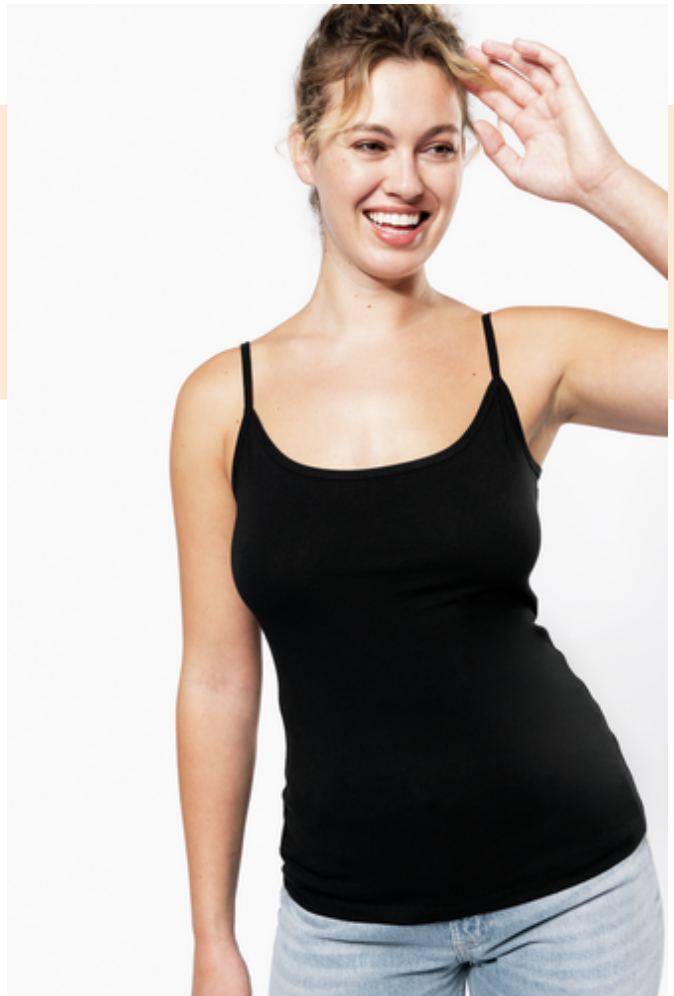

KARIBAN

K397

Ladies' strappy tank top

- The essential womenswear tank top.
- Crew neck for a contemporary look.
- Made from combed cotton jersey knit.

95% cotton / 5% elastane. (Light Grey Heather : 87% cotton / 9% viscose / 4% elastane). Jersey knit fabric in combed cotton. Fine straps and feminine fit. Piping at the neckline and twin needle finish at hem.

More information

Logistic

Country of origin

Customs code

Black

Light
grey
heather

White

KARIBAN