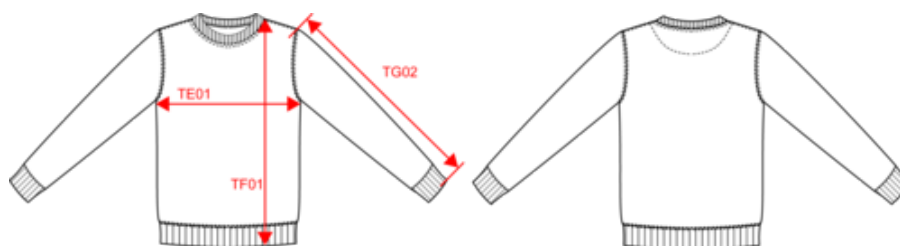

KARIBAN

K475

Kids' crew neck sweatshirt

- Combed cotton.
- Made of brushed fleece for optimal comfort.
- Perfect for everyday casual wear.

80% cotton / 20% polyester. Combed cotton. Brushed fleece. Set-in sleeves. Ribbed neck, cuffs and hem.

Customs code

61102099

Also available in version

K474

KARIBAN

K475

Kids' crew neck sweatshirt

Dimensions (cm)

Measurements in cm	4/6 years	6/8 years	8/10 years	10/12 years	12/14 years
TE01 - 1/2 chest width at 1.5cm below armhole	35.00	38.00	41.00	44.00	47.00
TF01 - Total height from HSP	44.50	49.50	54.50	59.50	64.50
TG02 - Long sleeve length	37.00	41.00	45.00	49.00	53.00