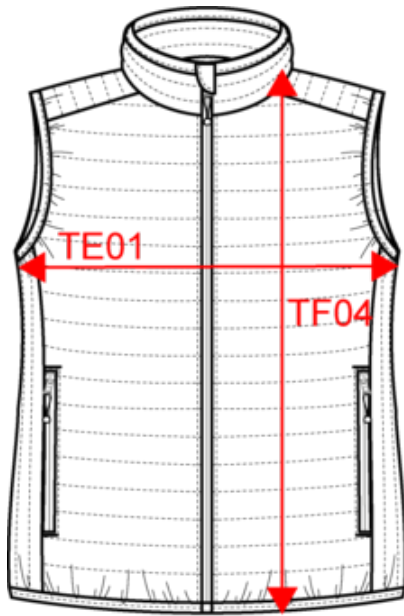

K6114

Ladies' lightweight sleeveless padded jacket

Dimensions (cm)

Measurements in cm	XS	S	M	L	XL	XXL
TE01 - 1/2 chest width at 1.5cm below armhole	46.00	49.00	52.00	55.00	58.00	61.00
TF04 - Back total height from HSP	60.00	62.00	64.00	66.00	68.00	70.00

Logistic  1  15

Sizes	Width (cm)	Height (cm)	Length (cm)	Net weight (kg)	Gross weight (kg)	Pieces/Box	Pieces/Bundle
XS	40.00	26.00	60.00	5.2	6.2	15	1
S	40.00	26.00	60.00	5.5	6.5	15	1
M	40.00	26.00	60.00	5.8	6.8	15	1
L	40.00	26.00	60.00	5.9	6.9	15	1
XL	40.00	28.00	60.00	6.1	7.1	15	1
XXL	40.00	28.00	60.00	6.3	7.3	15	1