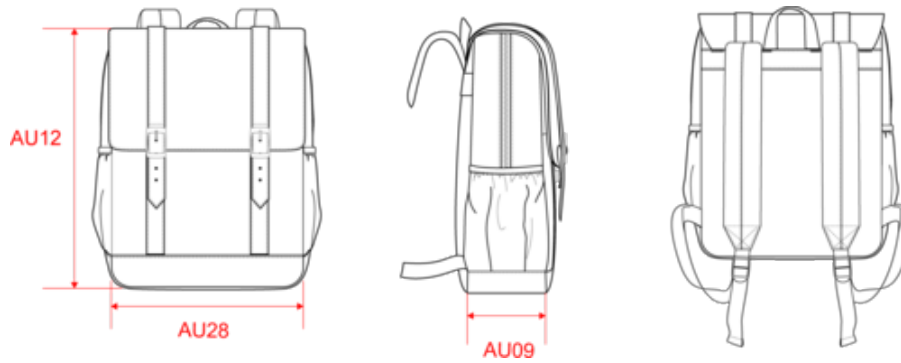

Customs code

42029291

Washed
Dark
Grey

KI0143

Flap-top canvas backpack

Dimensions (cm)

Measurements in cm	One Size
AU09 - Depth of bottom part	13.00
AU12 - Total height	40.00
AU28 - Bottom width	29.00

KI0143

Flap-top canvas backpack

Colours information

 **Washed Dark Grey**

RVB : 45,37,42
Pantone C : 411C
Pantone TCX : 19-3900TCX

Logistic

1

15

Sizes	Width (cm)	Height (cm)	Length (cm)	Net weight (kg)	Gross weight (kg)	Pieces/Box	Pieces/Bundle
One Size	41.00	44.00	45.00	9.7	10.7	15	0